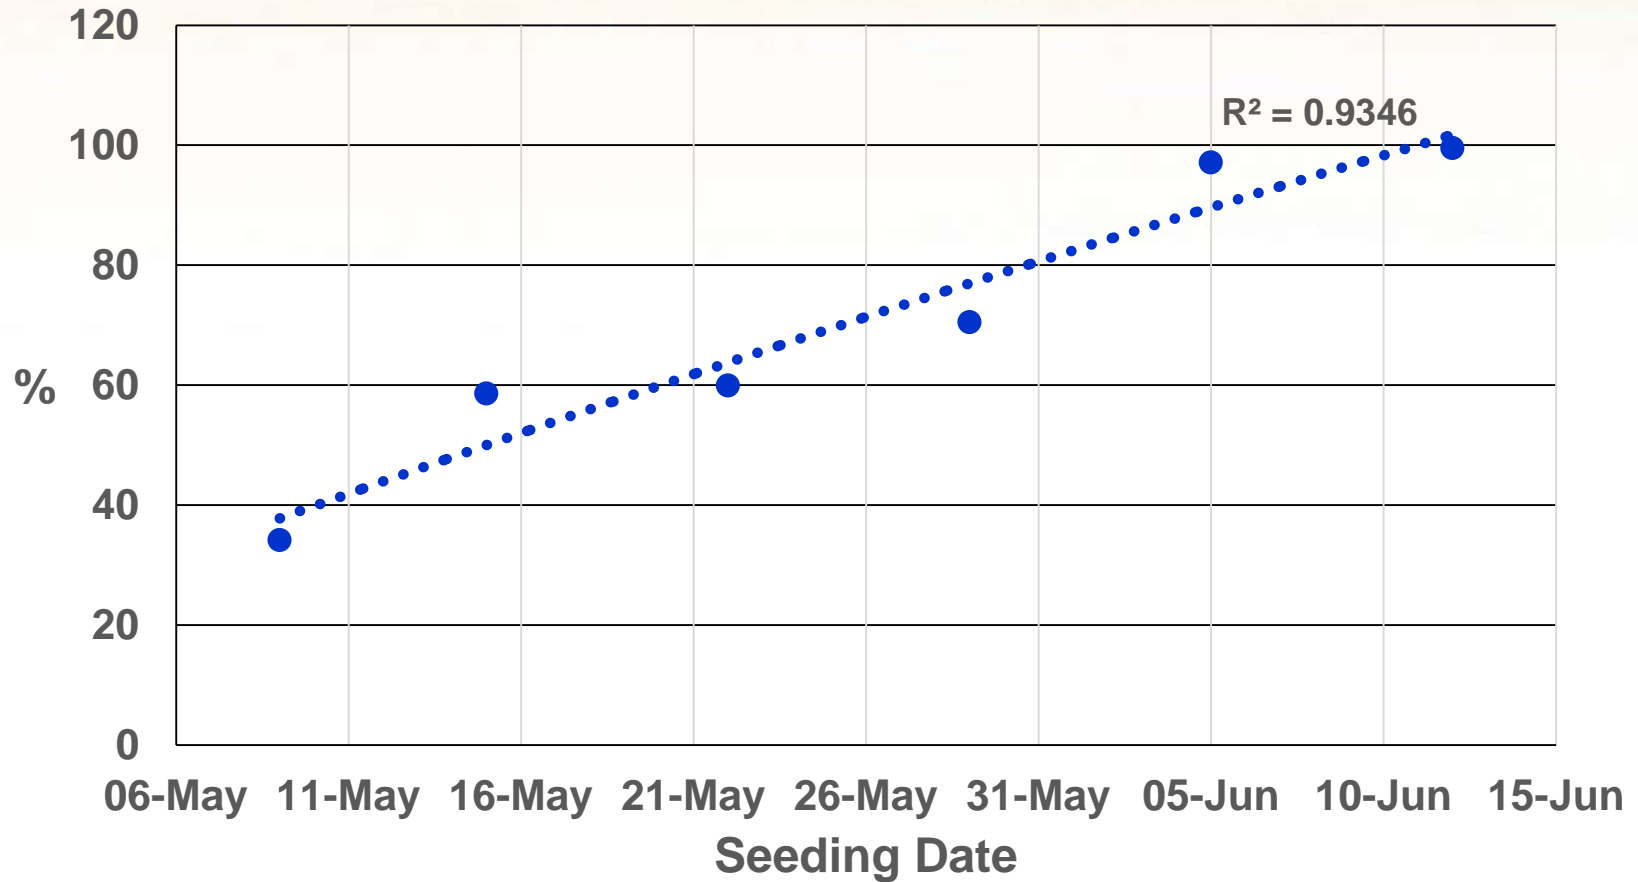

Soybean Seeding Date Study

% Emergence