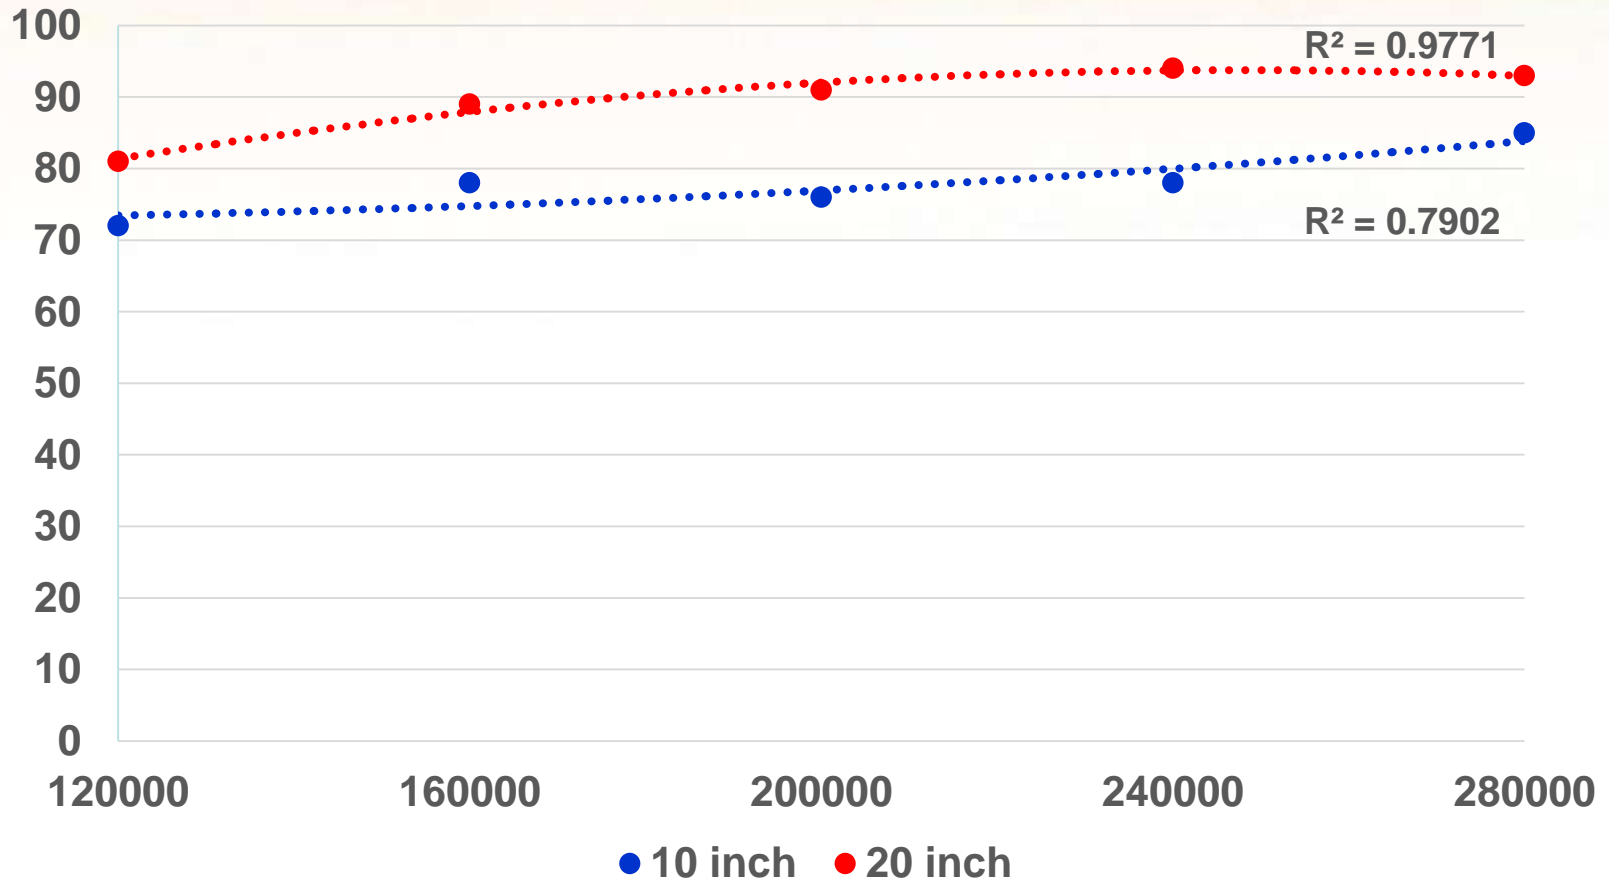

% Emergence