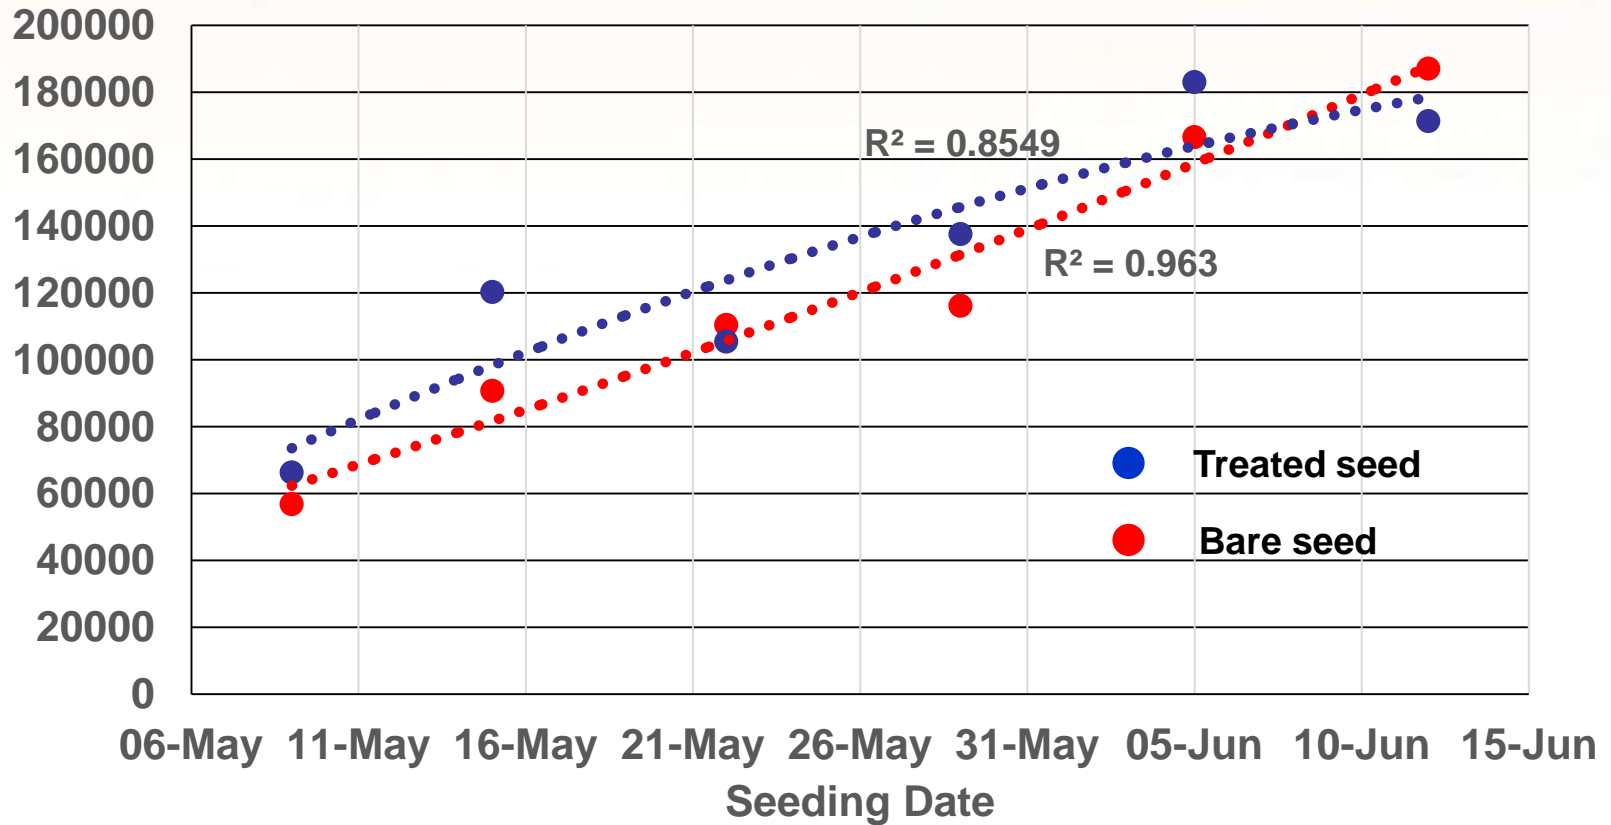

# Soybean Seeding Date Study

Yield (bu/ac)

# Soybean Seeding Date Study

% Emergence

# Soybean Seeding Date Study

Temperature ° C

# Soybean Date of Seeding Study

Plant Population  
(plants/ac)