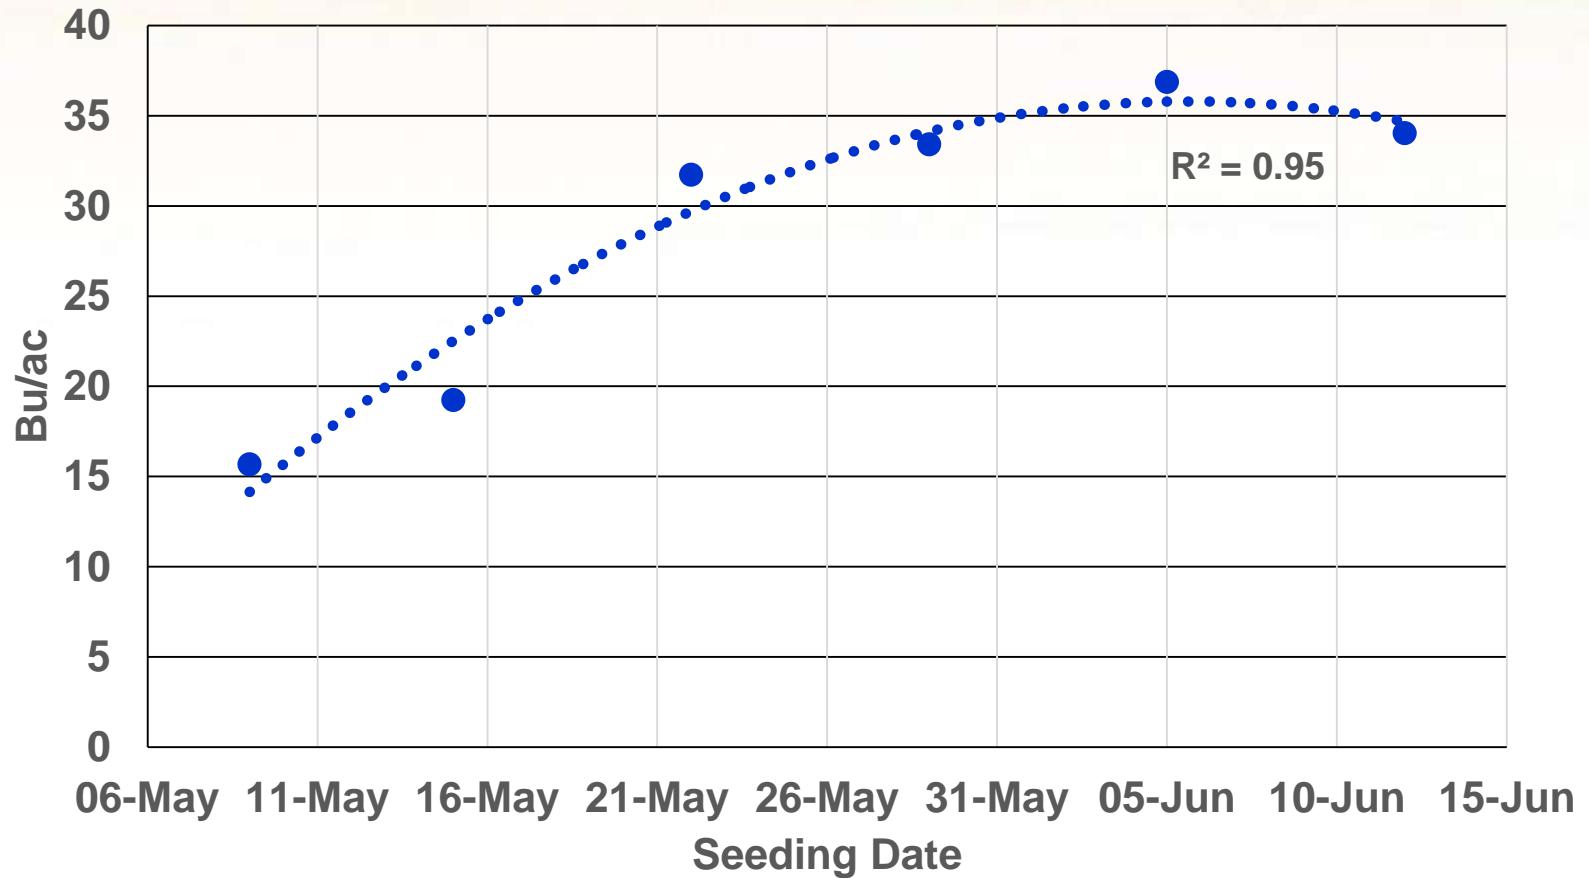

Soybean Seeding Date Study

Yield (bu/ac)