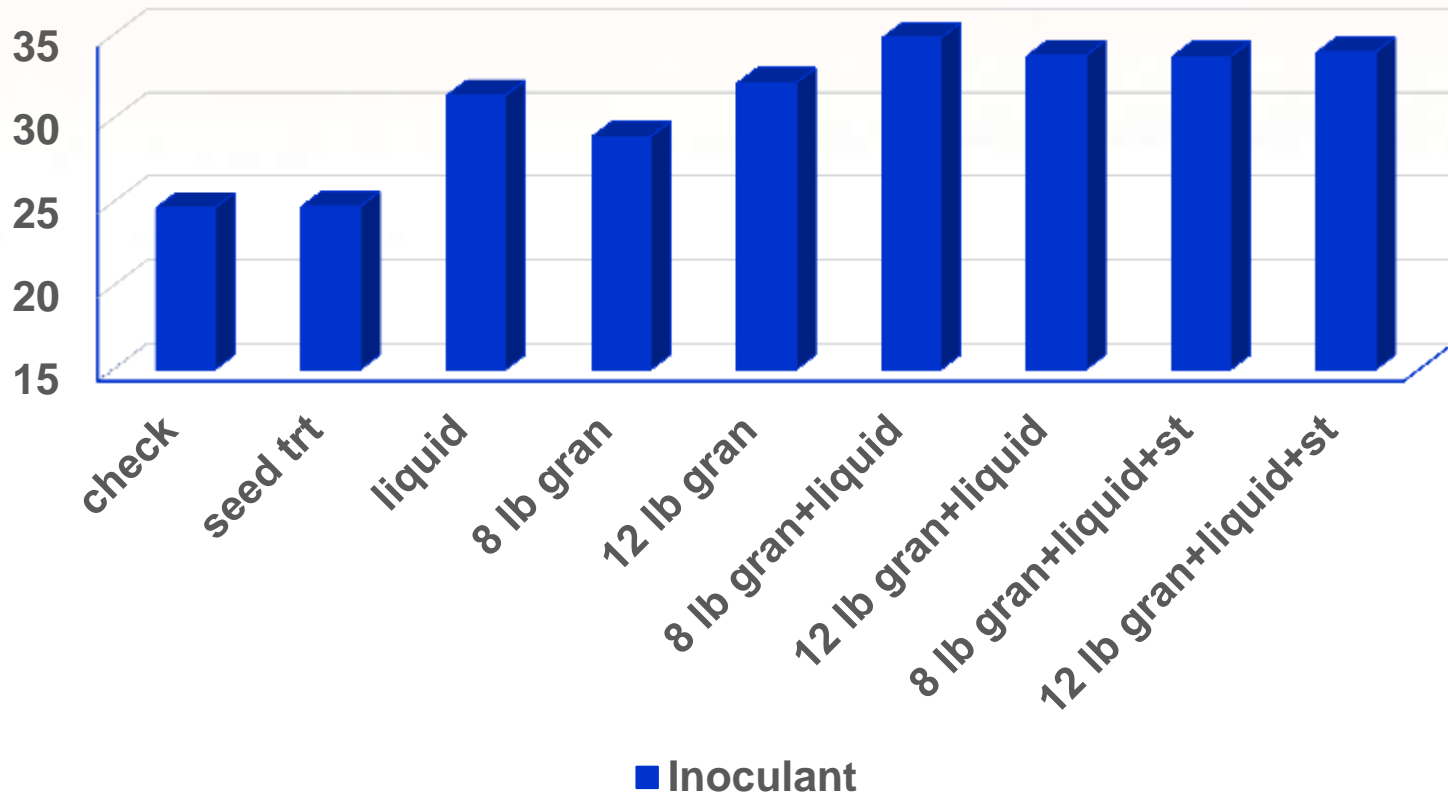

# Soybean Inoculation Study 2014

Yield  
bu/ac