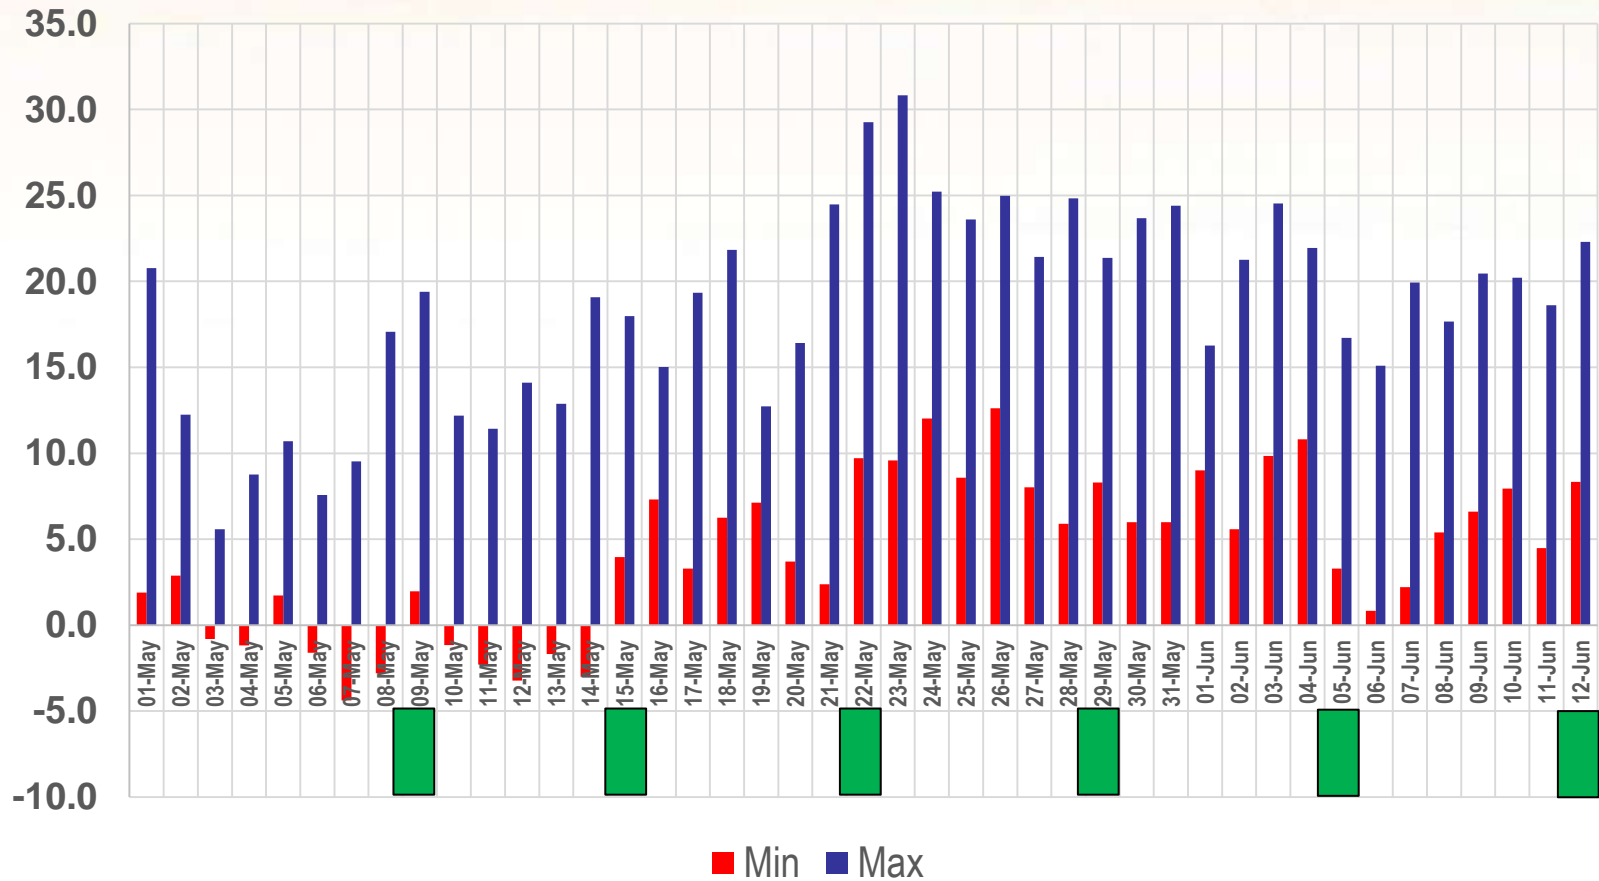

Soybean Seeding Date Study

Temperature ° C