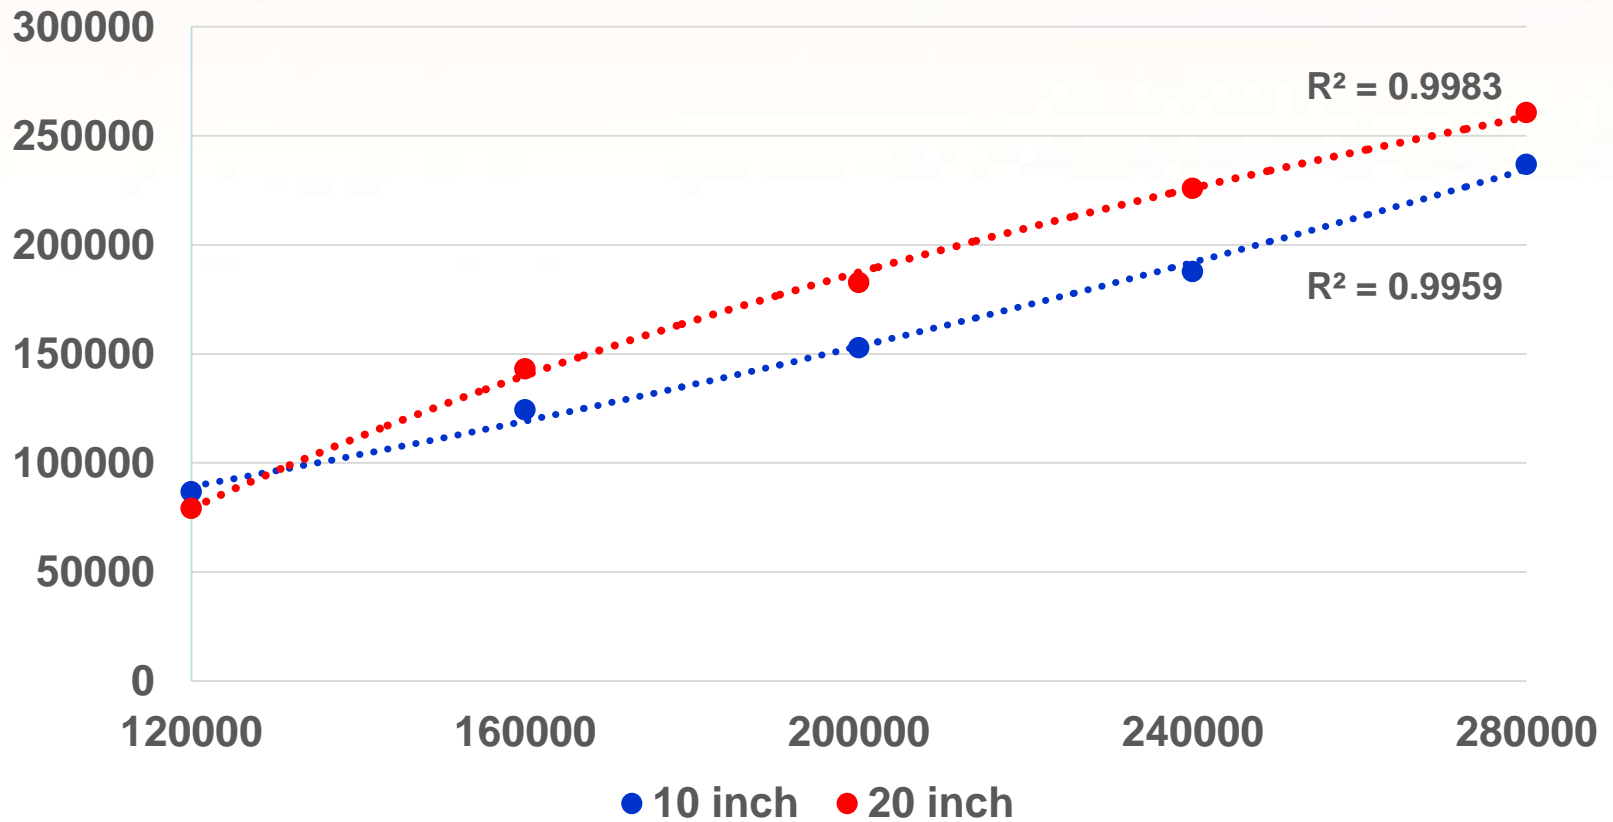

Established Plant Population (plants/ac)