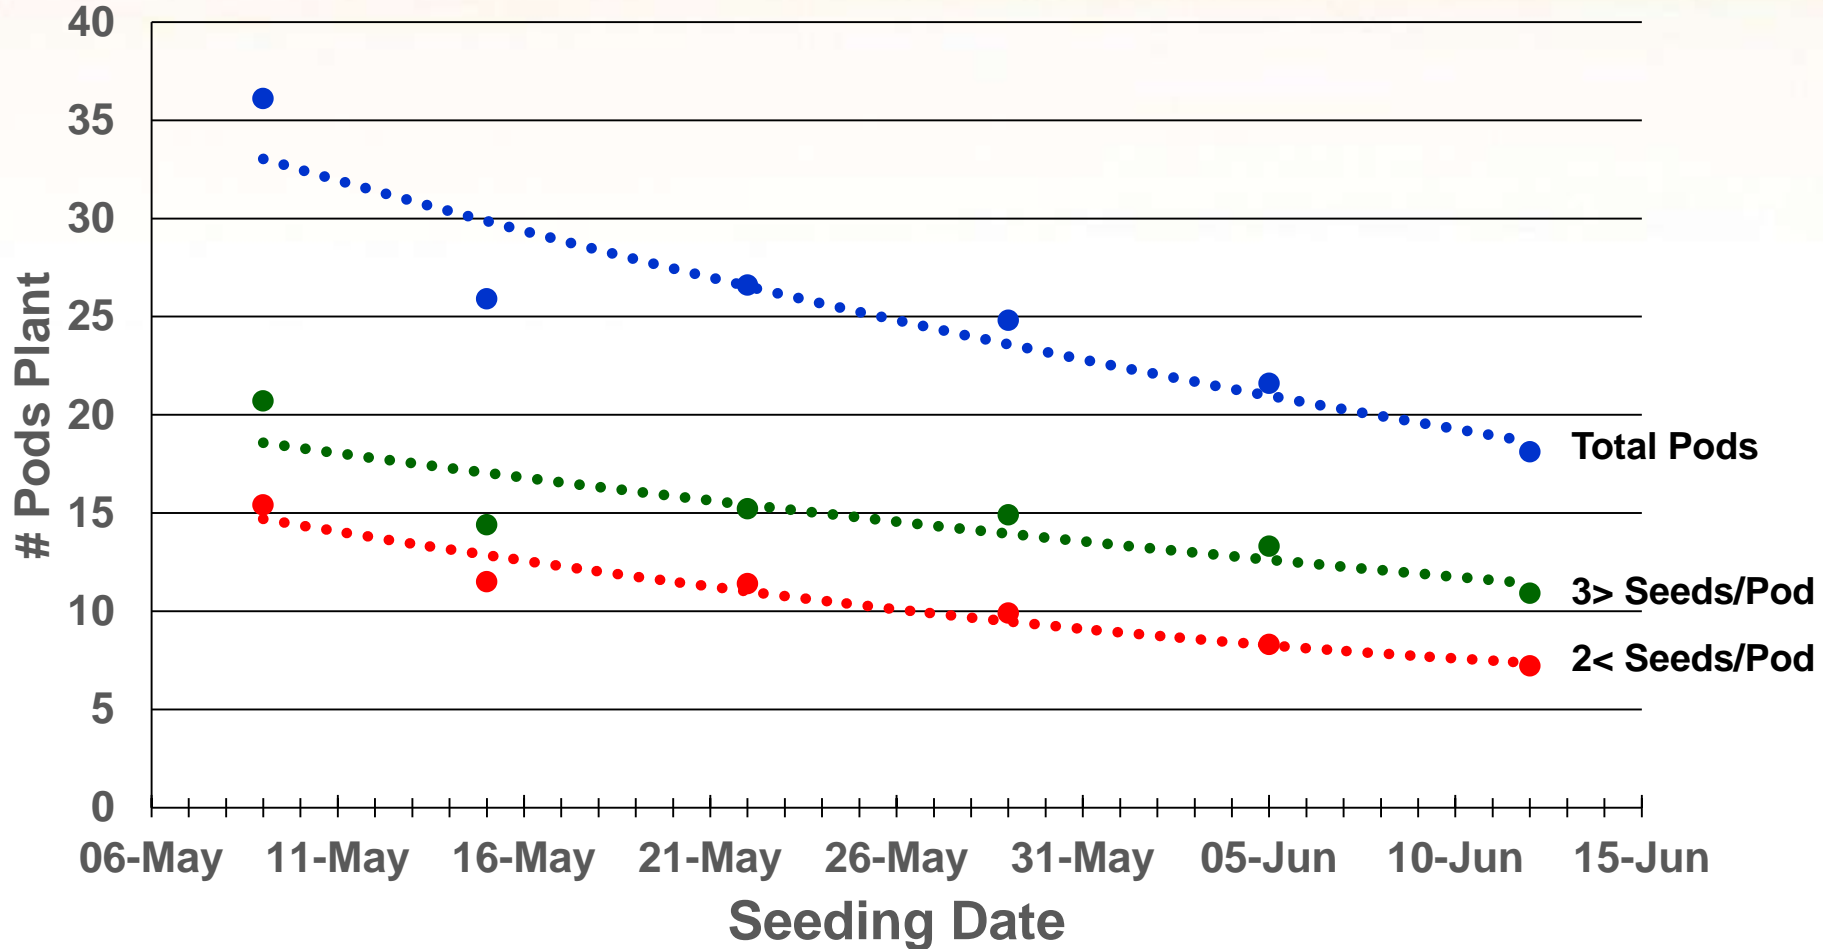

Pods per Plant